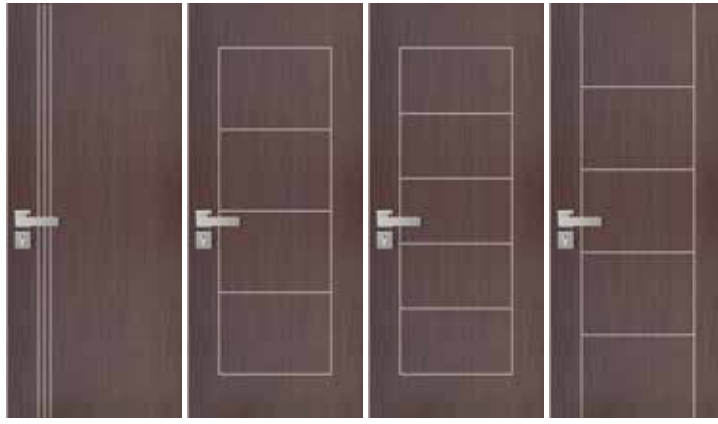

SOLID GLASS DOOR

WAVE BOARD

The Soul of your home

PRODUCTS CATALOGUE

DESIGNER GLASS DOOR

關 工 業 有 限 公 司
KWAN SEONG WOOD INDUSTRIES SDN BHD

SOLID CLASSICAL DOOR

SOLID CLASSICAL DOOR

DESIGNER BOOKMATCH DOOR